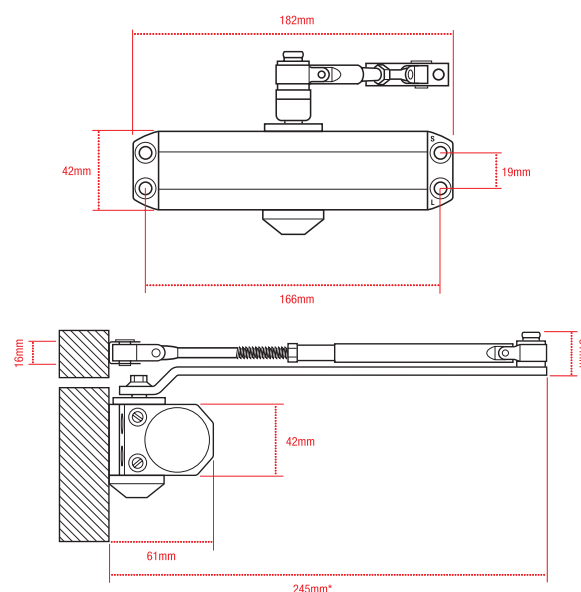

# CE3F

Fixed size 3 rack and pinion door closer

**A robust,  
flexible, easy  
to fit and set up  
door closer**

# CE3F Fixed size 3 rack and pinion door closer

**The CE3F is a remarkably robust and flexible rack and pinion door closer, which provides incredible value for money.**

The CE3F includes a specific mounting template for each position, to prevent mistakes. It uses the same footprint and fixing dimensions as most popular UK designs and can be easily retro fitted with minimal effort.

The fully adjustable arm allows the CE3F to be easily installed and adjusted in multiple applications on timber and metal doors. With side mounted door speed and latch controls for convenient access, the CE3F is easy and accurate to set up for the door opening and closing.

## Ideal applications

Residential living, nurseries, schools, care homes, hospitals.

certifire

Regular (Fig. 1)

Transom (Fig. 61)

Parallel (Fig. 66)

EN 1154 Size	Max Door Width	Max Door Weight
1	750mm	20kg
2	850mm	40kg
<b>3</b>	<b>950mm</b>	<b>60kg</b>
4	1100mm	80kg
5	1250mm	100kg
6	1400mm	120kg