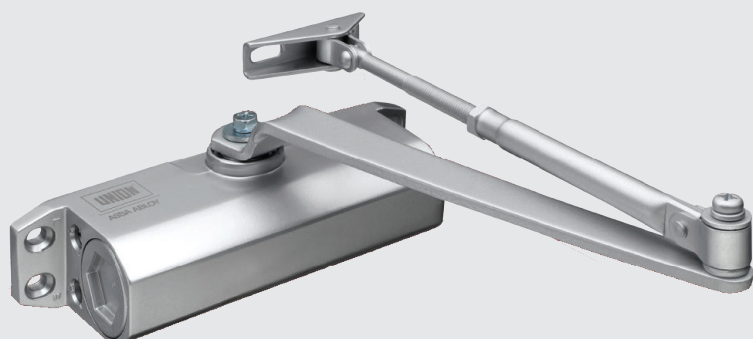

# CE3F

Fixed size 3 rack and pinion door closer

**A robust,  
flexible, easy  
to fit and set up  
door closer**

# CE3F Fixed size 3 rack and pinion door closer

**The CE3F is a remarkably robust and flexible rack and pinion door closer, which provides incredible value for money.**

The CE3F includes a specific mounting template for each position, to prevent mistakes. It uses the same footprint and fixing dimensions as most popular UK designs and can be easily retro fitted with minimal effort.

The fully adjustable arm allows the CE3F to be easily installed and adjusted in multiple applications on timber and metal doors. With side mounted door speed and latch controls for convenient access, the CE3F is easy and accurate to set up for the door opening and closing.

## Range benefits

- **Easy to install**
- **Non-handed design** provides flexibility - reducing the amount of parts stocked
- **Easy to adjust** arm set for regular, transom and parallel arm installation
- **Additional bracket included** for parallel arm mounting
- **Easy to set up**
- **CE marked** to EN 1154 in all 3 mounting positions
- **130° maximum** angle of opening (controlled closing)
- **Fixed power size 3**
- **Adjustable latch** action for final 15°
- **Fire rated** for timber (FD120) and metal (FD240) fire doors
- **Certifire approved**
- Suitable for **fig.1, fig.61** and **fig.66** installation
- **10 year guarantee**